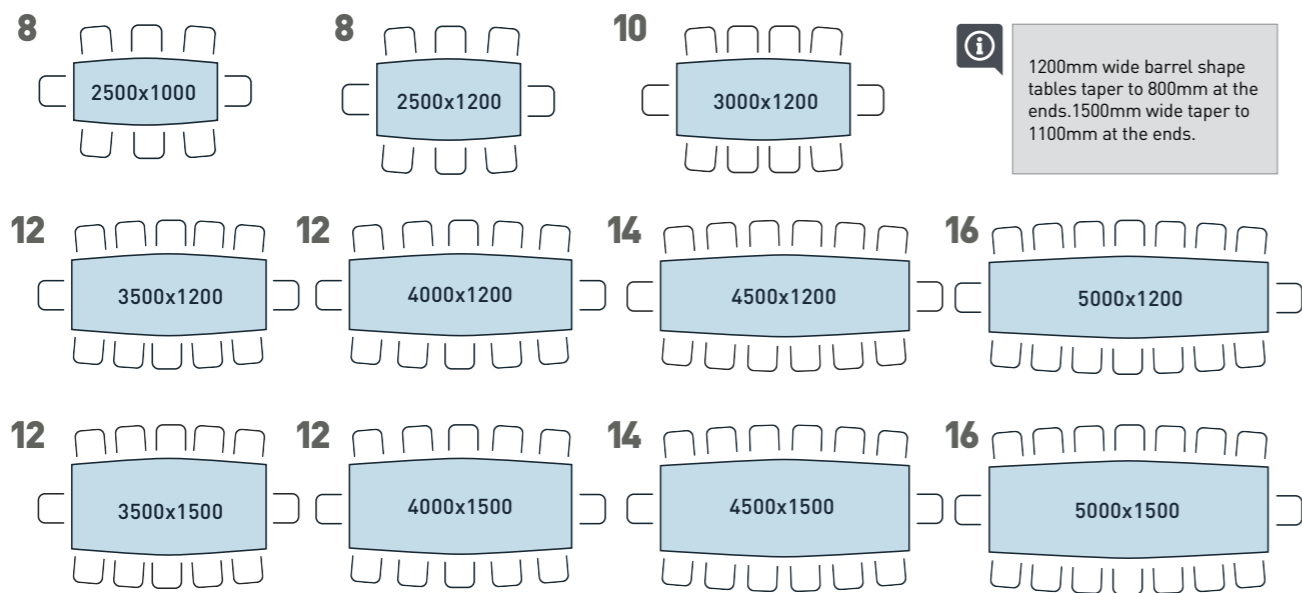

TABLE SEATING GUIDELINES

RECTANGULAR

BARREL

1200mm wide barrel shape tables taper to 800mm at the ends. 1500mm wide taper to 1100mm at the ends.

PEAR SHAPE

TABLE SEATING GUIDELINES

D-END

CIRCULAR