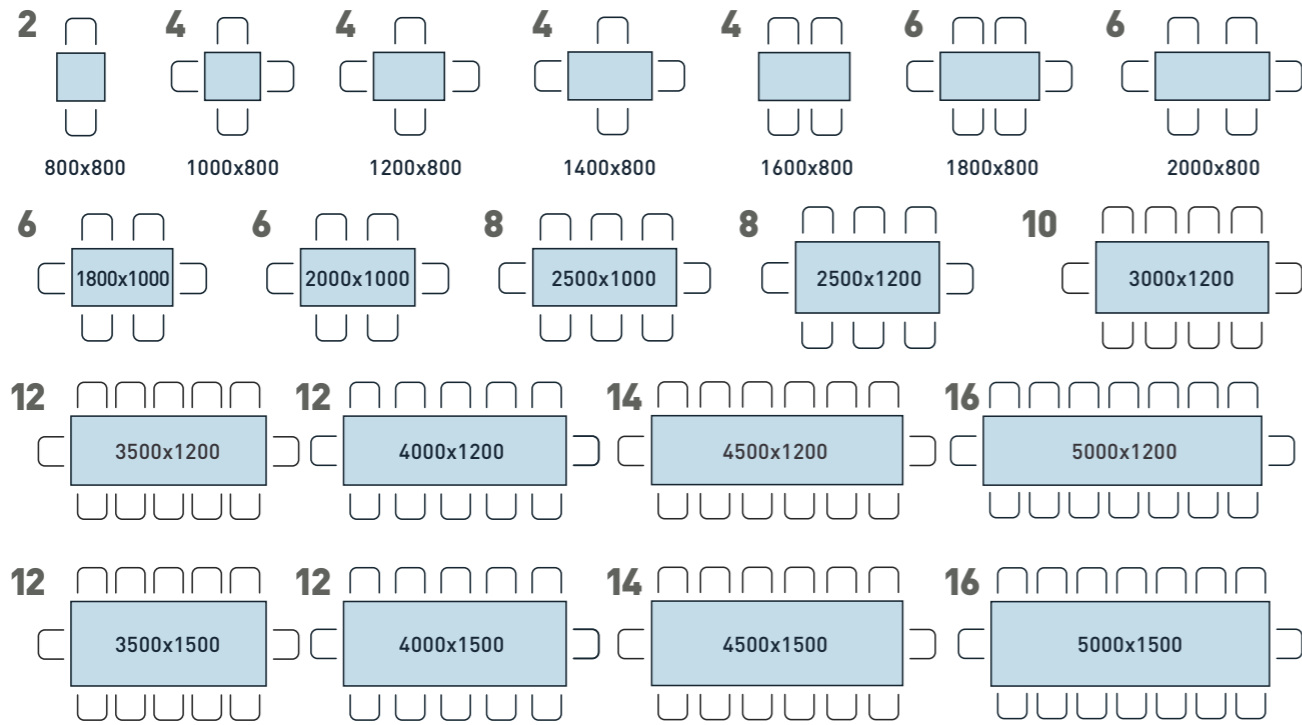

TABLE SEATING GUIDELINES

RECTANGULAR

BARREL

1200mm wide barrel shape tables taper to 800mm at the ends. 1500mm wide taper to 1100mm at the ends.

PEAR SHAPE

TABLE SEATING GUIDELINES

D-END

CIRCULAR