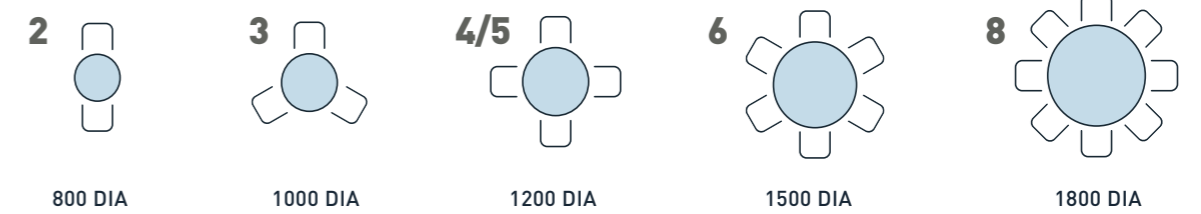

TABLE SEATING GUIDELINES

RECTANGULAR

BARREL

1200mm wide barrel shape tables taper to 800mm at the ends. 1500mm wide taper to 1100mm at the ends.

PEAR SHAPE

TABLE SEATING GUIDELINES

D-END

CIRCULAR