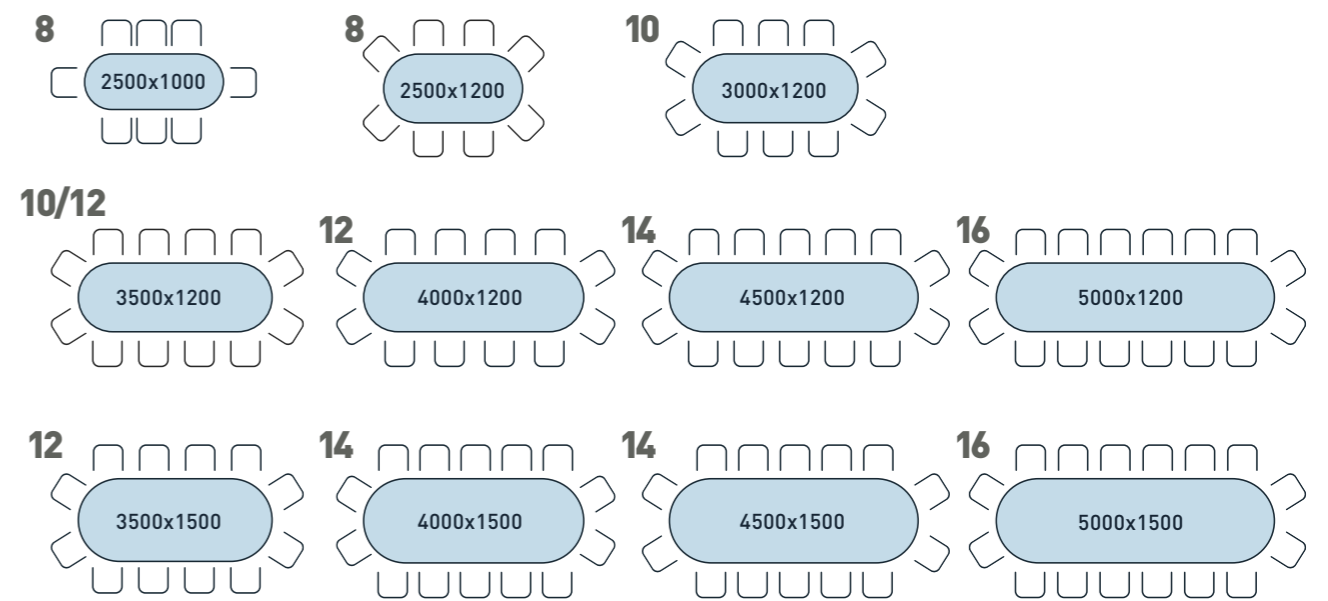

TABLE SEATING GUIDELINES

RECTANGULAR

BARREL

1200mm wide barrel shape tables taper to 800mm at the ends. 1500mm wide taper to 1100mm at the ends.

PEAR SHAPE

TABLE SEATING GUIDELINES

D-END

CIRCULAR