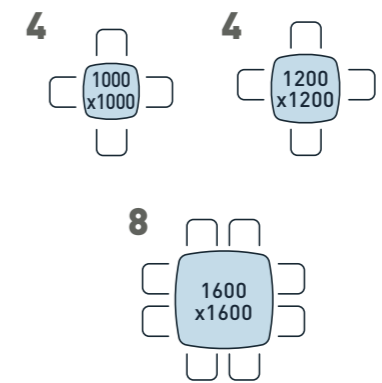

TABLE SEATING GUIDELINES

RECTANGULAR

BARREL

1200mm wide barrel shape tables taper to 800mm at the ends. 1500mm wide taper to 1100mm at the ends.

PEAR SHAPE

TABLE SEATING GUIDELINES

D-END

CIRCULAR

SQUARE

CUSHION

OVAL

OFFICE FURNITURE - SMARTLY DESIGNED, EXPERTLY CRAFTED - MADE IN THE UK

dragonfly office

hello@dragonflyoffice.co.uk | www.dragonflyoffice.co.uk | 0800 328 4799