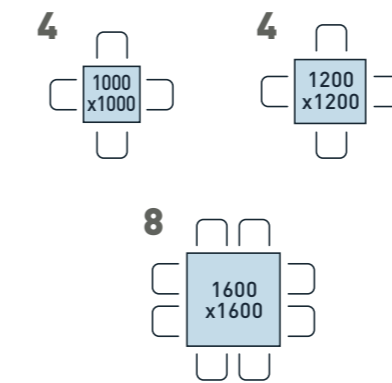

TABLE SEATING GUIDELINES

RECTANGULAR

BARREL

1200mm wide barrel shape tables taper to 800mm at the ends. 1500mm wide taper to 1100mm at the ends.

PEAR SHAPE

TABLE SEATING GUIDELINES

D-END

CIRCULAR

SQUARE

CUSHION

OVAL

OFFICE FURNITURE - SMARTLY DESIGNED, EXPERTLY CRAFTED - MADE IN THE UK

dragonfly office

hello@dragonflyoffice.co.uk | www.dragonflyoffice.co.uk | 0800 328 4799