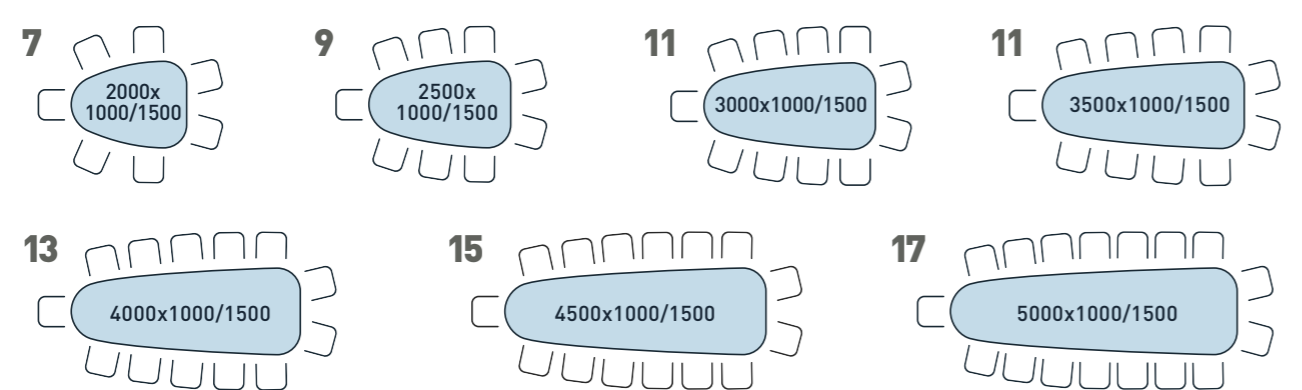

TABLE SEATING GUIDELINES

RECTANGULAR

BARREL

1200mm wide barrel shape tables taper to 800mm at the ends. 1500mm wide taper to 1100mm at the ends.

PEAR SHAPE

TABLE SEATING GUIDELINES

D-END

CIRCULAR