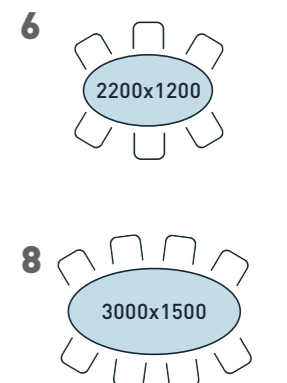

OFFICE FURNITURE - SMARTLY DESIGNED, EXPERTLY CRAFTED - MADE IN THE UK

dragonfly office

hello@dragonflyoffice.co.uk | www.dragonflyoffice.co.uk | 0800 328 4799